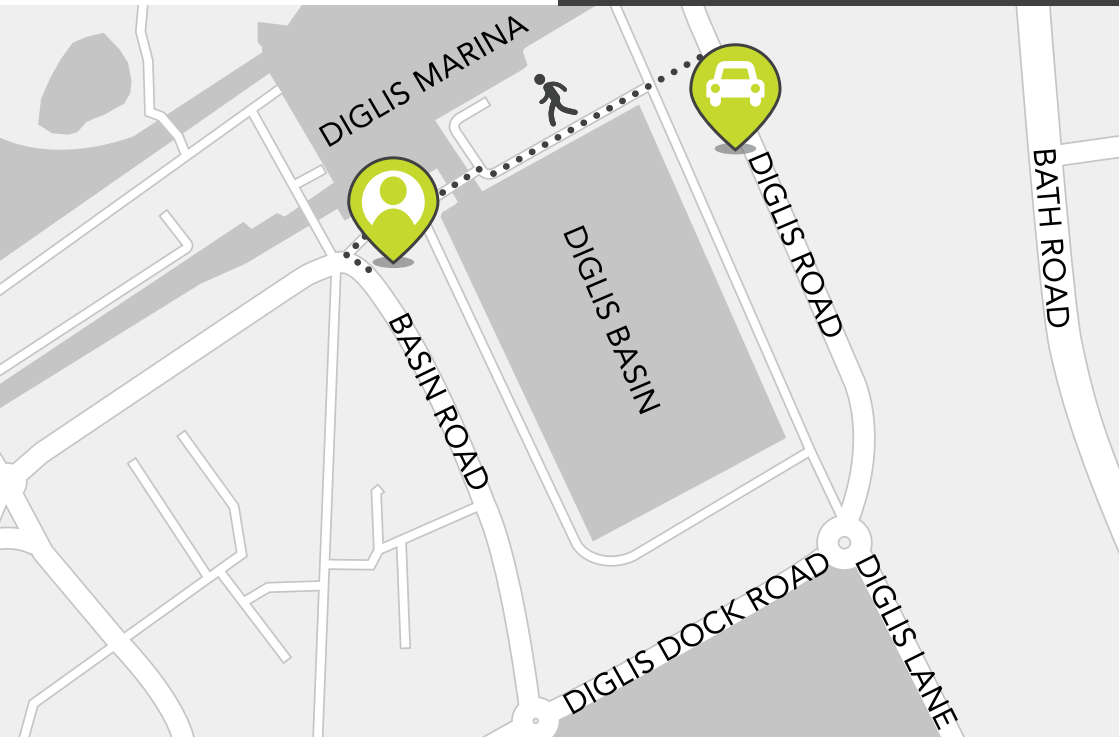


HOW TO FIND US

WORCESTER OFFICE

 **The** Employment Solicitor.

The Employment Solicitor.

Our office is conveniently situated in Diglis, just outside of Worcester city centre.

The best postcode to use for parking is WR5 3BW. If you don't have a sat nav, **click here** to use the direction finder on our website.

The map below shows you where to park and the very short walk to the office over the wooden footbridge.

WWW.THEEMPLOYMENTSOLICITOR.COM

➤ ADVICE@THEEMPLOYMENTSOLICITOR.COM ☎ 01905 354012

📍 8 BASIN ROAD, DIGLIS BASIN, WORCESTER WR5 3GA